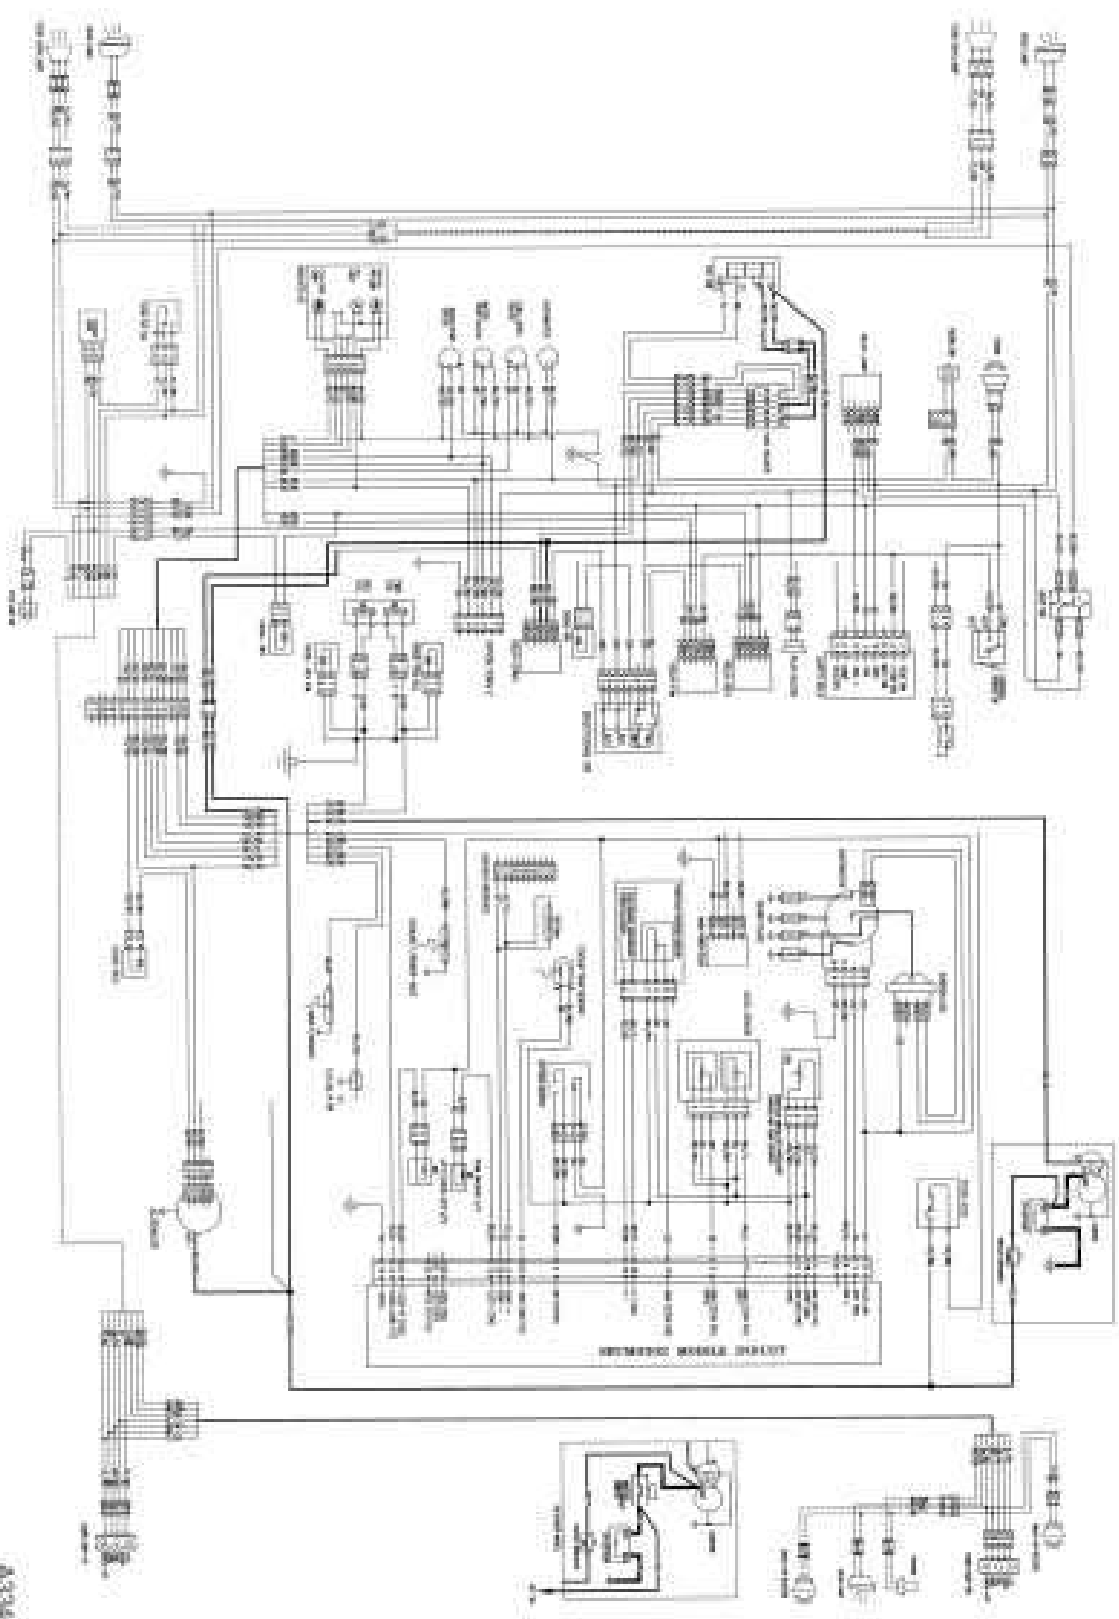

WIRING SCHEMATIC - ELEC
MODEL : GC120/25/3002P-3(G430E)
033P-3(G430E)

AS344022